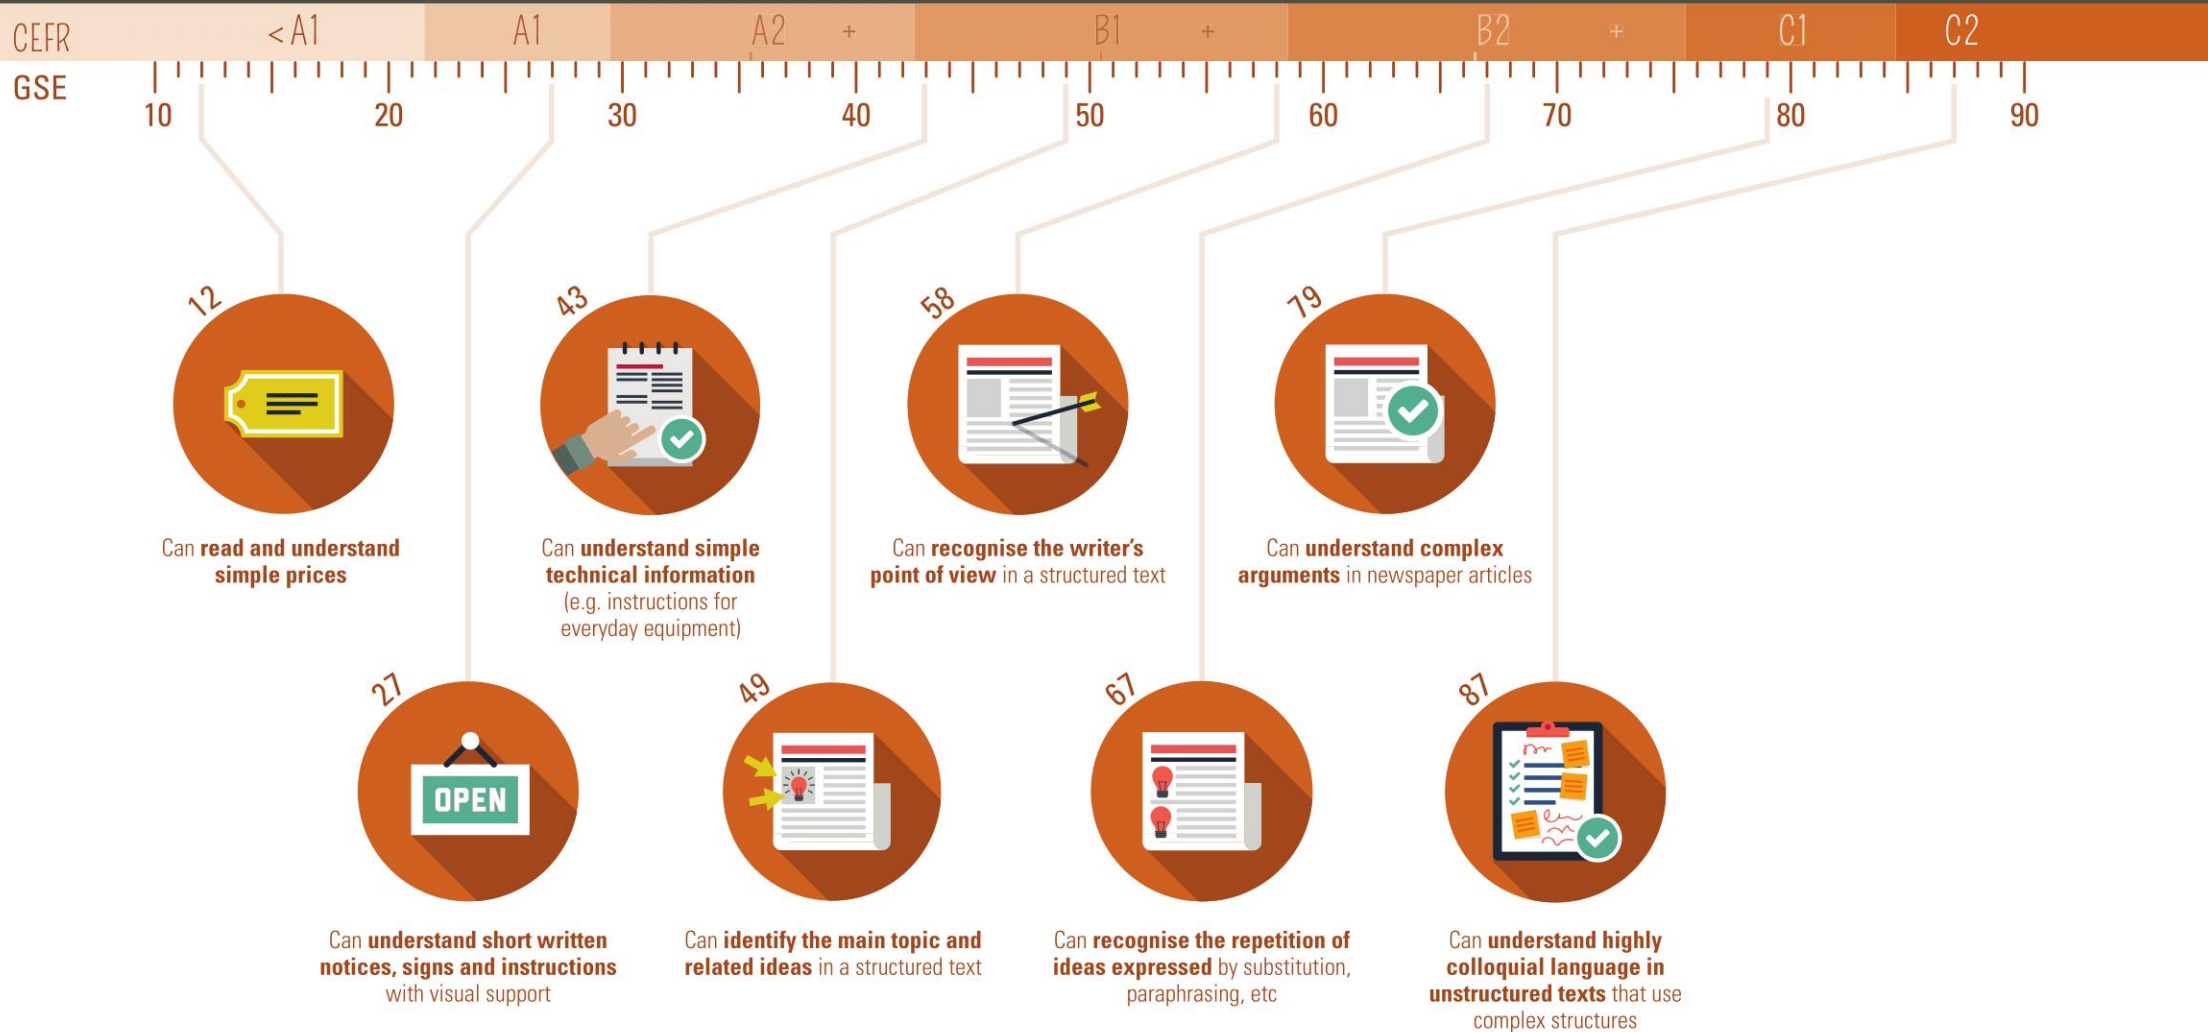

READING

The Global Scale of English is transforming English teaching and learning, offering a granular, real-world measure of English language proficiency across the four skills. Some examples of what a learner can do in Reading on the GSE scale: